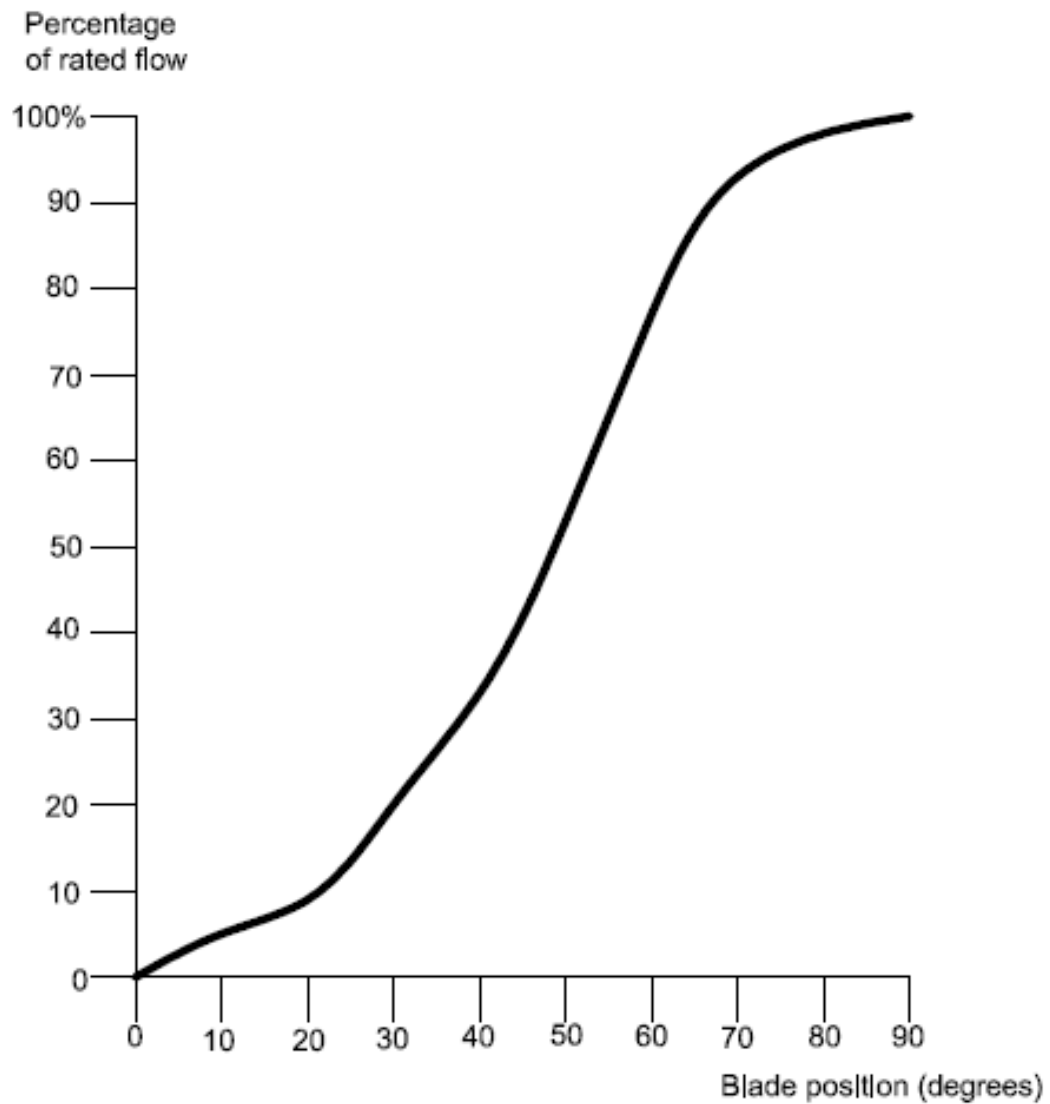

HOOGENBOOM VALVES B.V.

Amfoor 1 - 4421 SE Kapelle (NL) | T +31 113 561 967 | F +31 113 563 267 | E info@hooogenboomvalves.com

HOOGENBOOM

SETTING THE STANDARD SINCE 1983

CONTROL CHARACTERISTIC OF
H.I.P BUTTERFLY VALVES